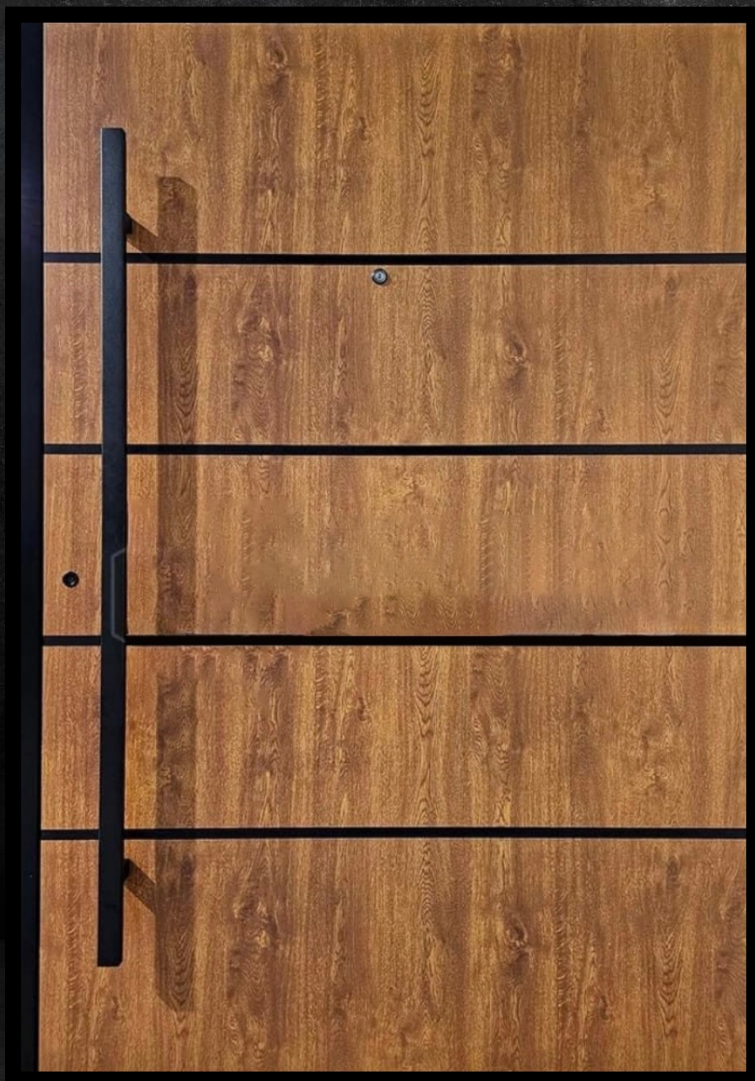

Opening sides
- Left &
right side

Door 2

Opening space
- 1200mm

Opening sides
- Left &
right side

Door Style

Pivot Edition

Finish: Aluminium

Light Walnut