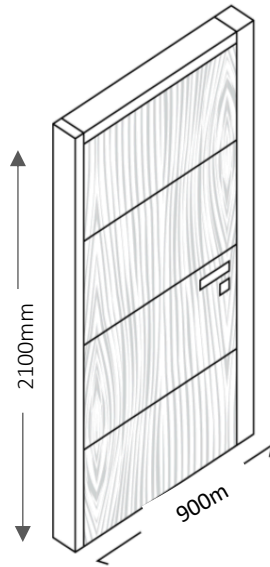

Single door with 2 glass fanlights

Single door with top & side glass fanlight

Single door with top & 2 side glass fanlights

Pivot Door

Pivot door with 1 glass fanlight

Pivot door with 2 glass fanlights

Pivot door with 1 glass fanlight

Pivot door with top & 2 glass fanlights

Door Specifications.

Single Door

Opening space
- 820mm

Opening sides
- Left &
right side

Pivot Door

Door 1

Opening space
- 900mm