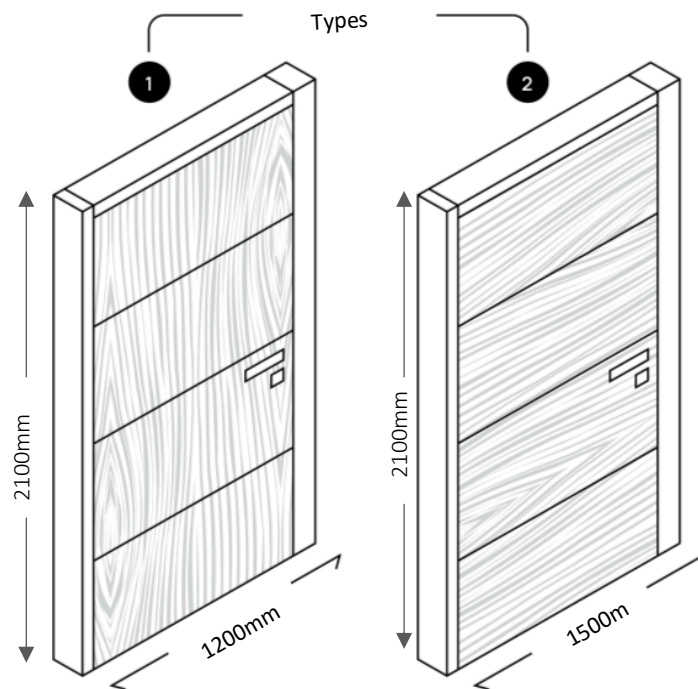

Single door with 2 glass fanlights

Single door with top & side glass fanlight

Single door with top & 2 side glass fanlights

Pivot Door

Pivot door with 1 glass fanlight

Pivot door with 2 glass fanlights

Pivot door with 1 glass fanlight

Pivot door with top & 2 glass fanlights

Door Specifications.

Single Door

Opening space
- 820mm

Opening sides
- Left &
right side

Pivot Door

Door 1

Opening space
- 900mm

Opening sides
- Left &
right side

Door 2

Opening space
- 1200mm

Opening sides
- Left &
right side

Door Style

Pivot Edition

Finish: Aluminium

Light Walnut