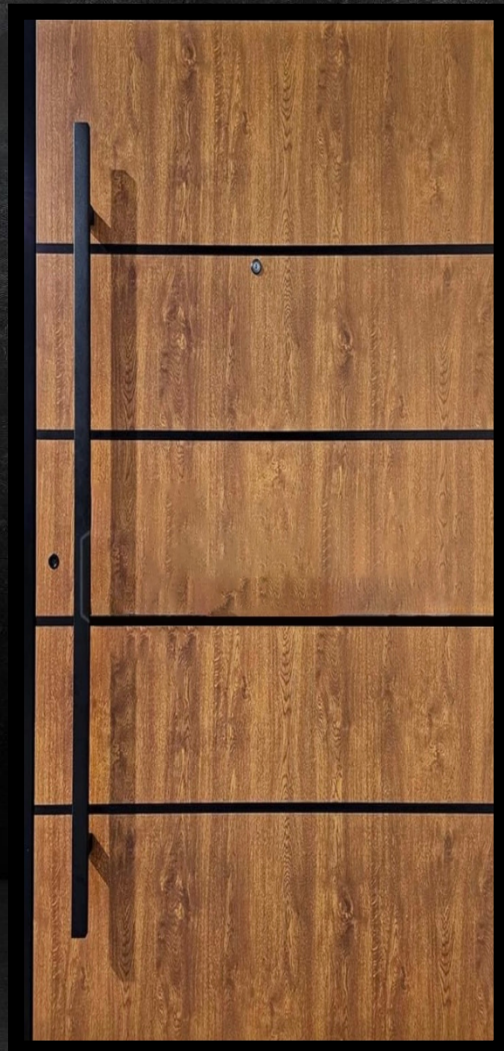

Door Style

Single Edition

Finish: Aluminium

Light Walnut